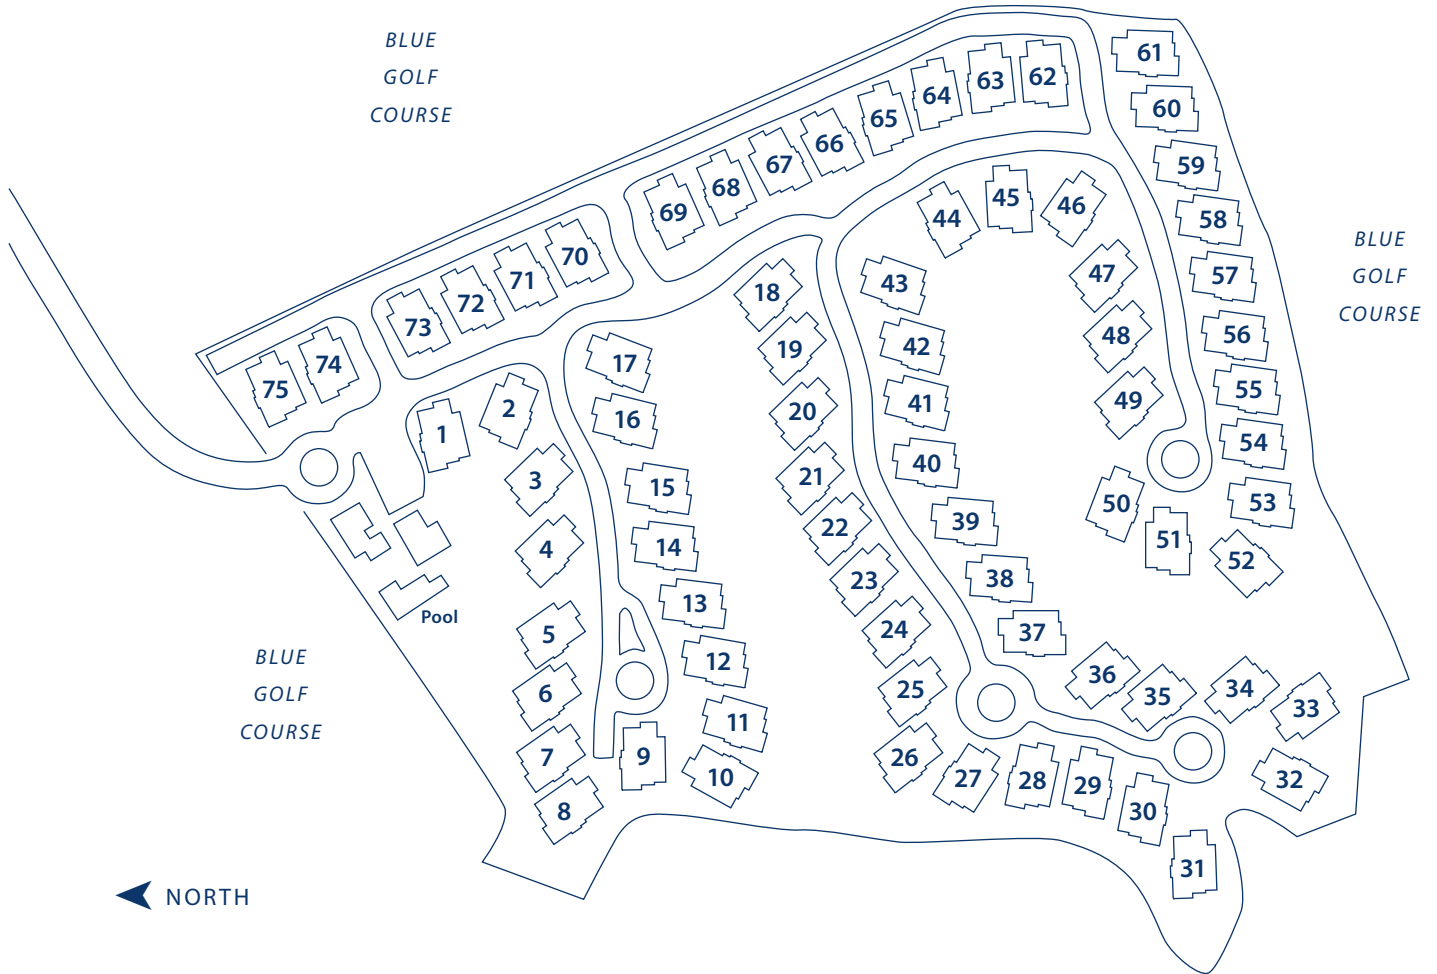

KAI MALU AT WAILEA

Windermere
Wailea

at The Shops at Wailea
3750 Wailea Alanui, Suite EW22
Wailea, Maui, HI 96753
808/879-0600
www.WindermereWailea.com