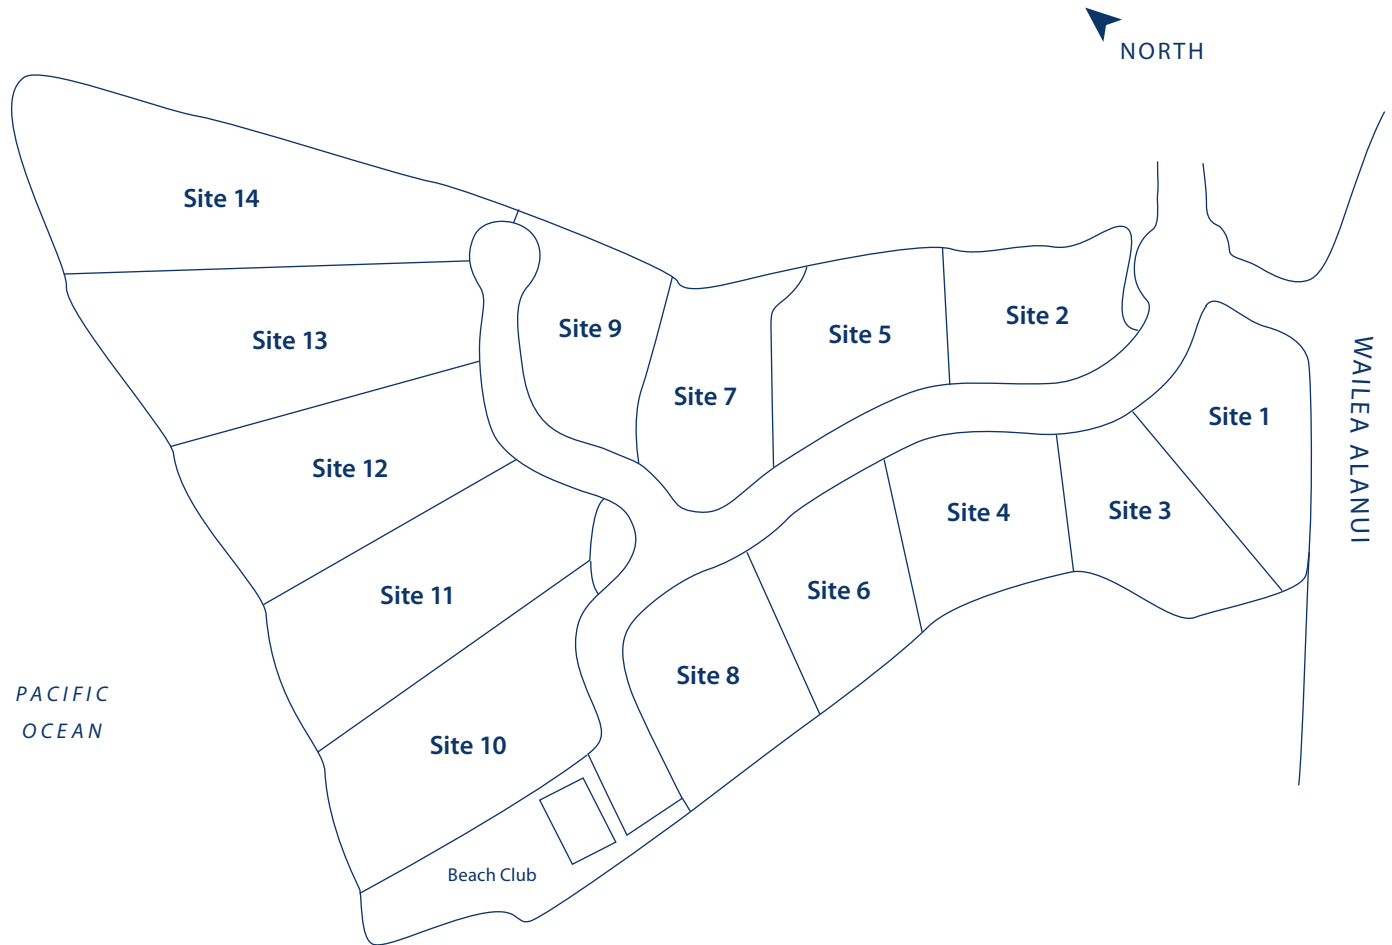

MALUHIA AT WAILEA

Windermere
Wailea

at The Shops at Wailea
3750 Wailea Alanui, Suite EW22
Wailea, Maui, HI 96753
808/879-0600
www.WindermereWailea.com