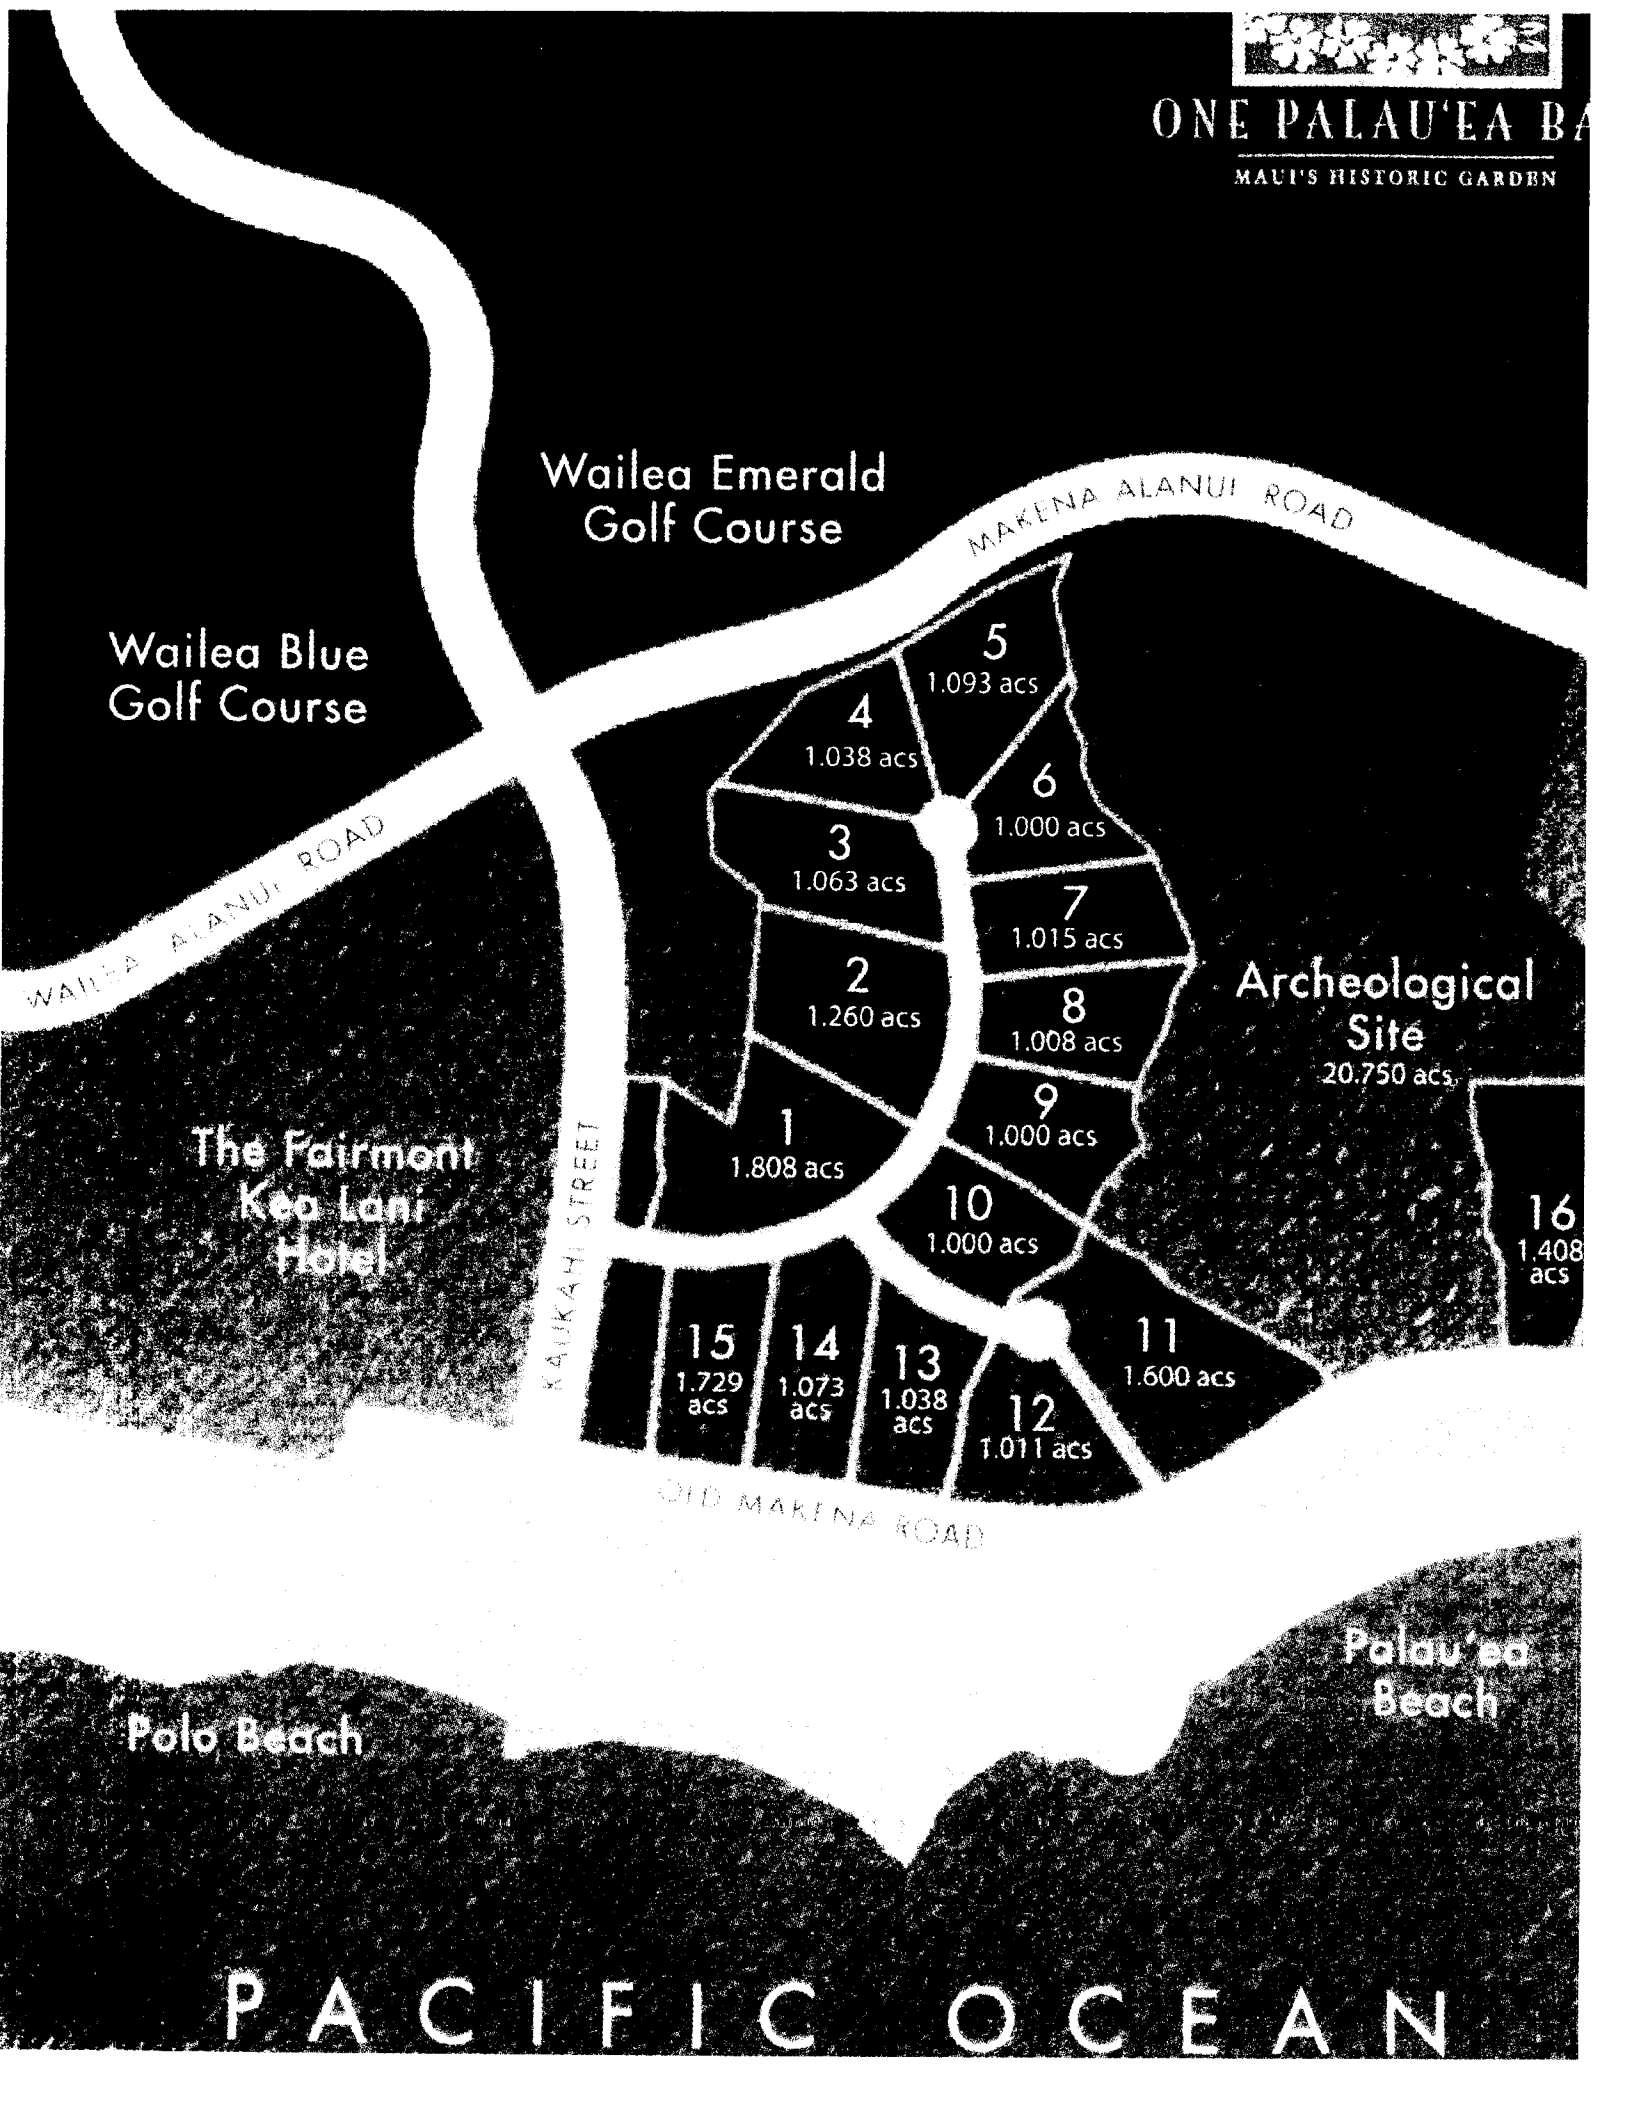

# ONE PALAU'EA BA

MAUI'S HISTORIC GARDEN

Wailea Emerald  
Golf Course

Wailea Blue  
Golf Course

WAILAEA ALANUI ROAD

MAKENA ALANUI ROAD

The Fairmont  
Keo Lani  
Hotel

KAUHAKA STREET

Archeological  
Site  
20,750 acs.

16  
1,408  
acs

Polo Beach

Palau'ea  
Beach

OLD MAKENA ROAD

# PACIFIC OCEAN

- 1 1,808 acs
- 2 1,260 acs
- 3 1,063 acs
- 4 1,038 acs
- 5 1,093 acs
- 6 1,000 acs
- 7 1,015 acs
- 8 1,008 acs
- 9 1,000 acs
- 10 1,000 acs
- 11 1,600 acs
- 12 1,011 acs
- 13 1,038 acs
- 14 1,073 acs
- 15 1,729 acs