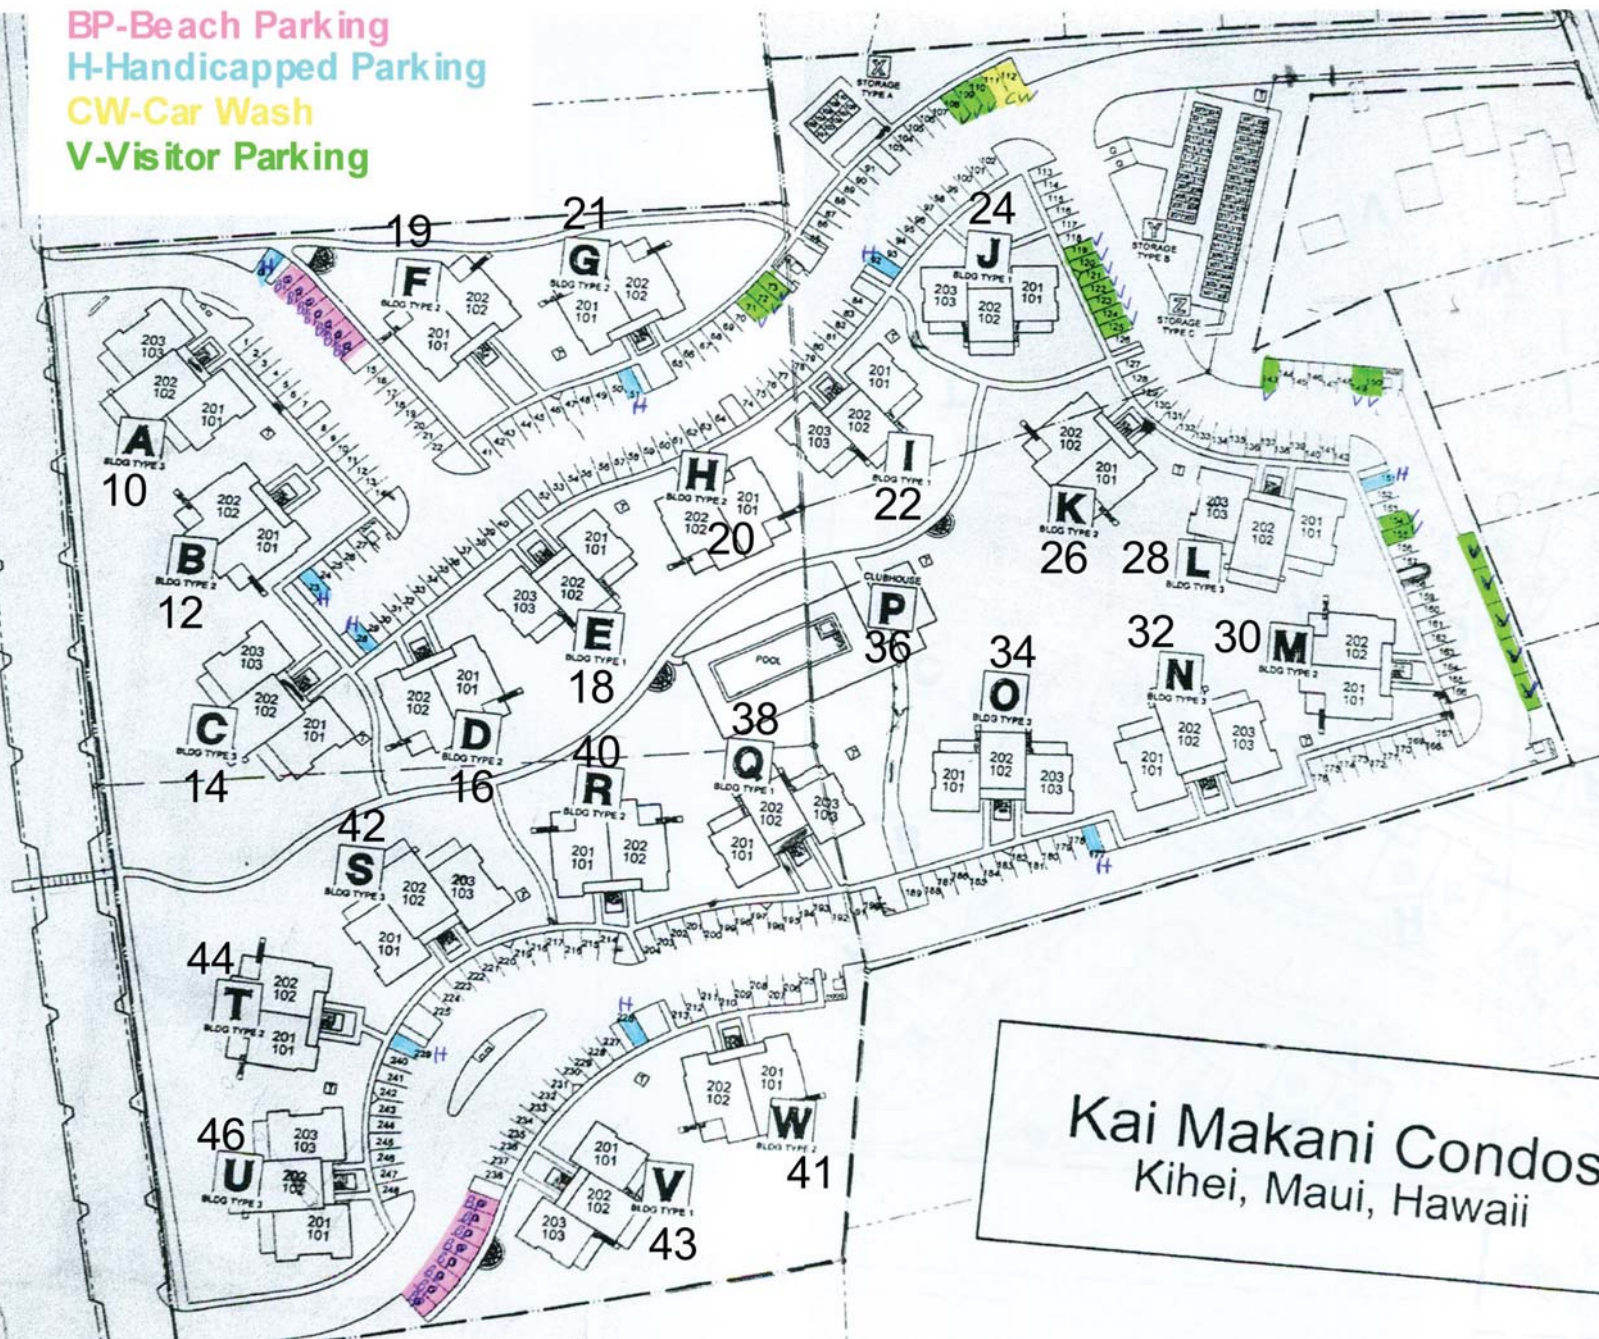

BP-Beach Parking
H-Handicapped Parking
CW-Car Wash
V-Visitor Parking

Kai Makani Condos
 Kihei, Maui, Hawaii